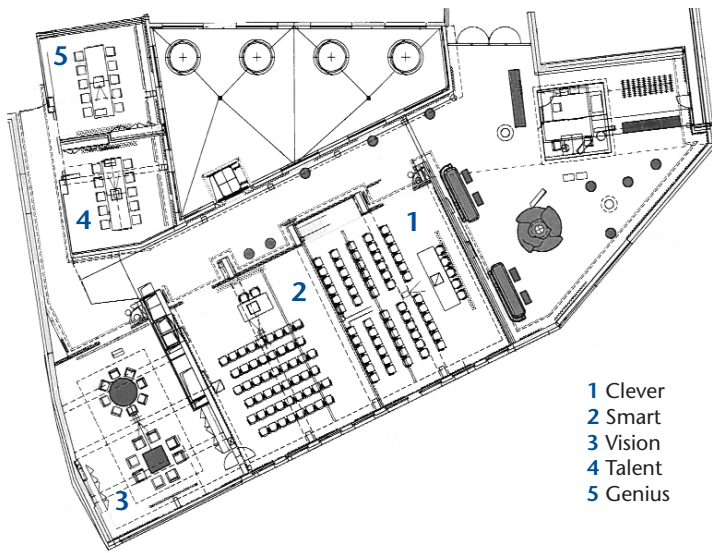

CONFERENCE ROOMS	sq.m	height / width / length	 Theatre	 Classroom	 U-shape	 Blockshape	 Reception	 Round table
Clever & Smart	173	2.75 x 10.3 x 16.5	210	100	60	70	240	100
Clever	85	2.75 x 10.3 x 8.2	100	60	35	40	100	54
Smart	88	2.75 x 10.3 x 8.1	100	60	35	40	100	54
Vision	80	2.73 x 10.3 x 7.7	80	50	35	40	100	45
Talent	37	2.73 x 5.8 x 6.3	40	25	20	24	40	20
Genius	37	2.73 x 5.8 x 6.3	40	25	20	24	40	20
Foyer	145							
Court yard	117							